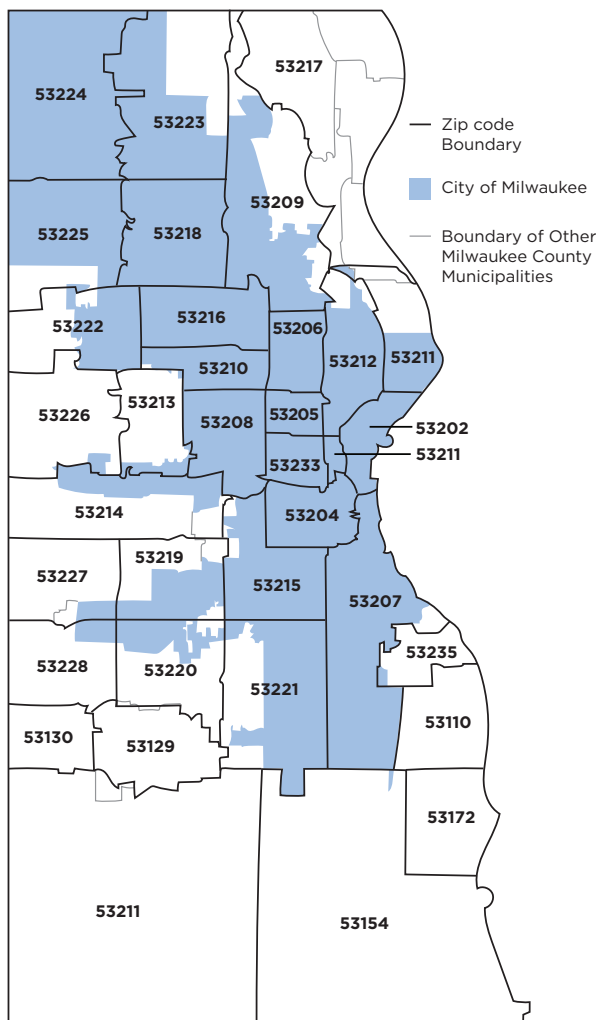

Zip Code: **53224-25**

Food Pantries/Meal Programs

Children's
Community Health Plan

1-800-482-8010

childrenscommunityhealthplan.org

Like us on
Facebook