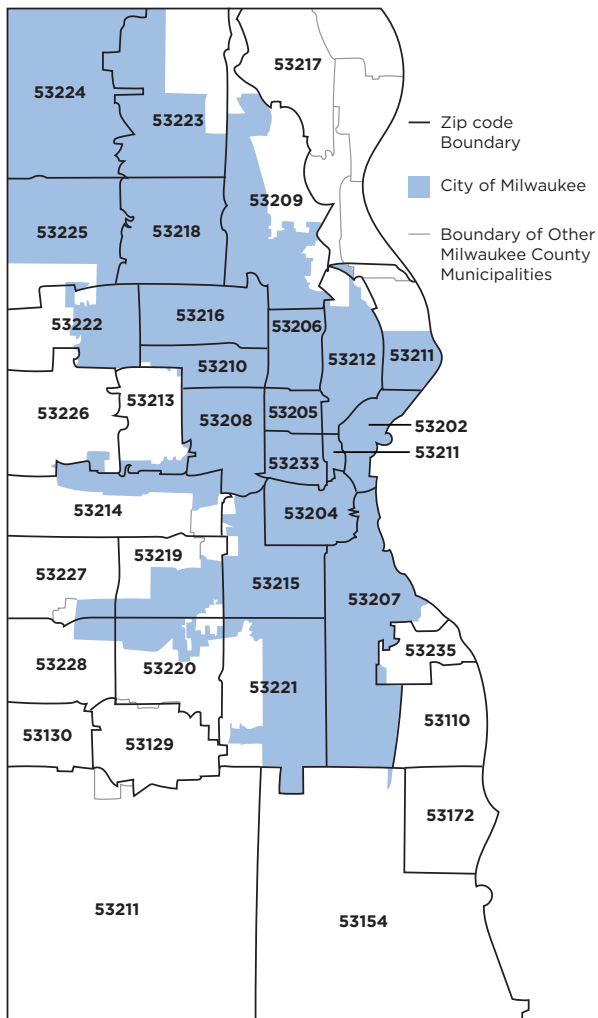

St. Catherine Catholic Church Food Pantry

5101 W. Center Street, Milwaukee, WI 53210

Hours: Saturdays,
9:30-11 a.m.

Area Served: Live between North & Burleigh, and 60th & Sherman, 2 forms ID, 1x/month

Jewish Community Food Pantry

2930 W. Center Street, Milwaukee, WI

Hours: Thursdays
11 a.m.-3 p.m. & 3rd Sunday of the month from 12-2 p.m. Clients are served on a first come, first served basis. The pantry maintains a general food section, infant section, and a Kosher section.

Trinity Presbyterian Church Food Pantry

3302 N. Sherman Blvd, Milwaukee, WI 53216

Hours: Tues 9-10:30 a.m. (or until food/numbers are gone) – can come 2x per month

Zip Code: **53210/16**

Food Pantries/Meal Programs