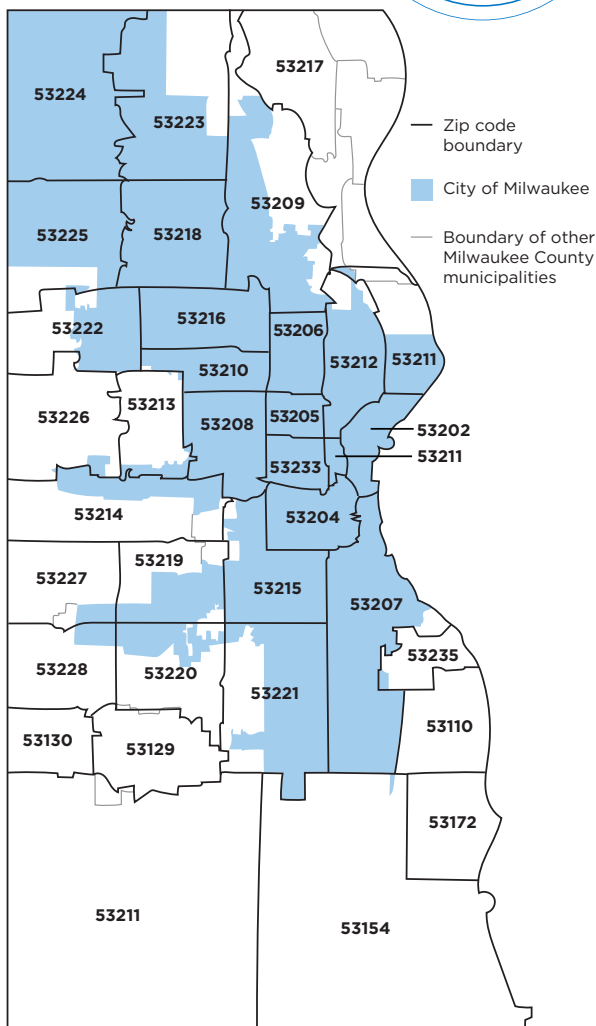

Food Pantries/ Meal Programs

Zip Code:
53208

chorushealthplans.org

1-800-482-8010